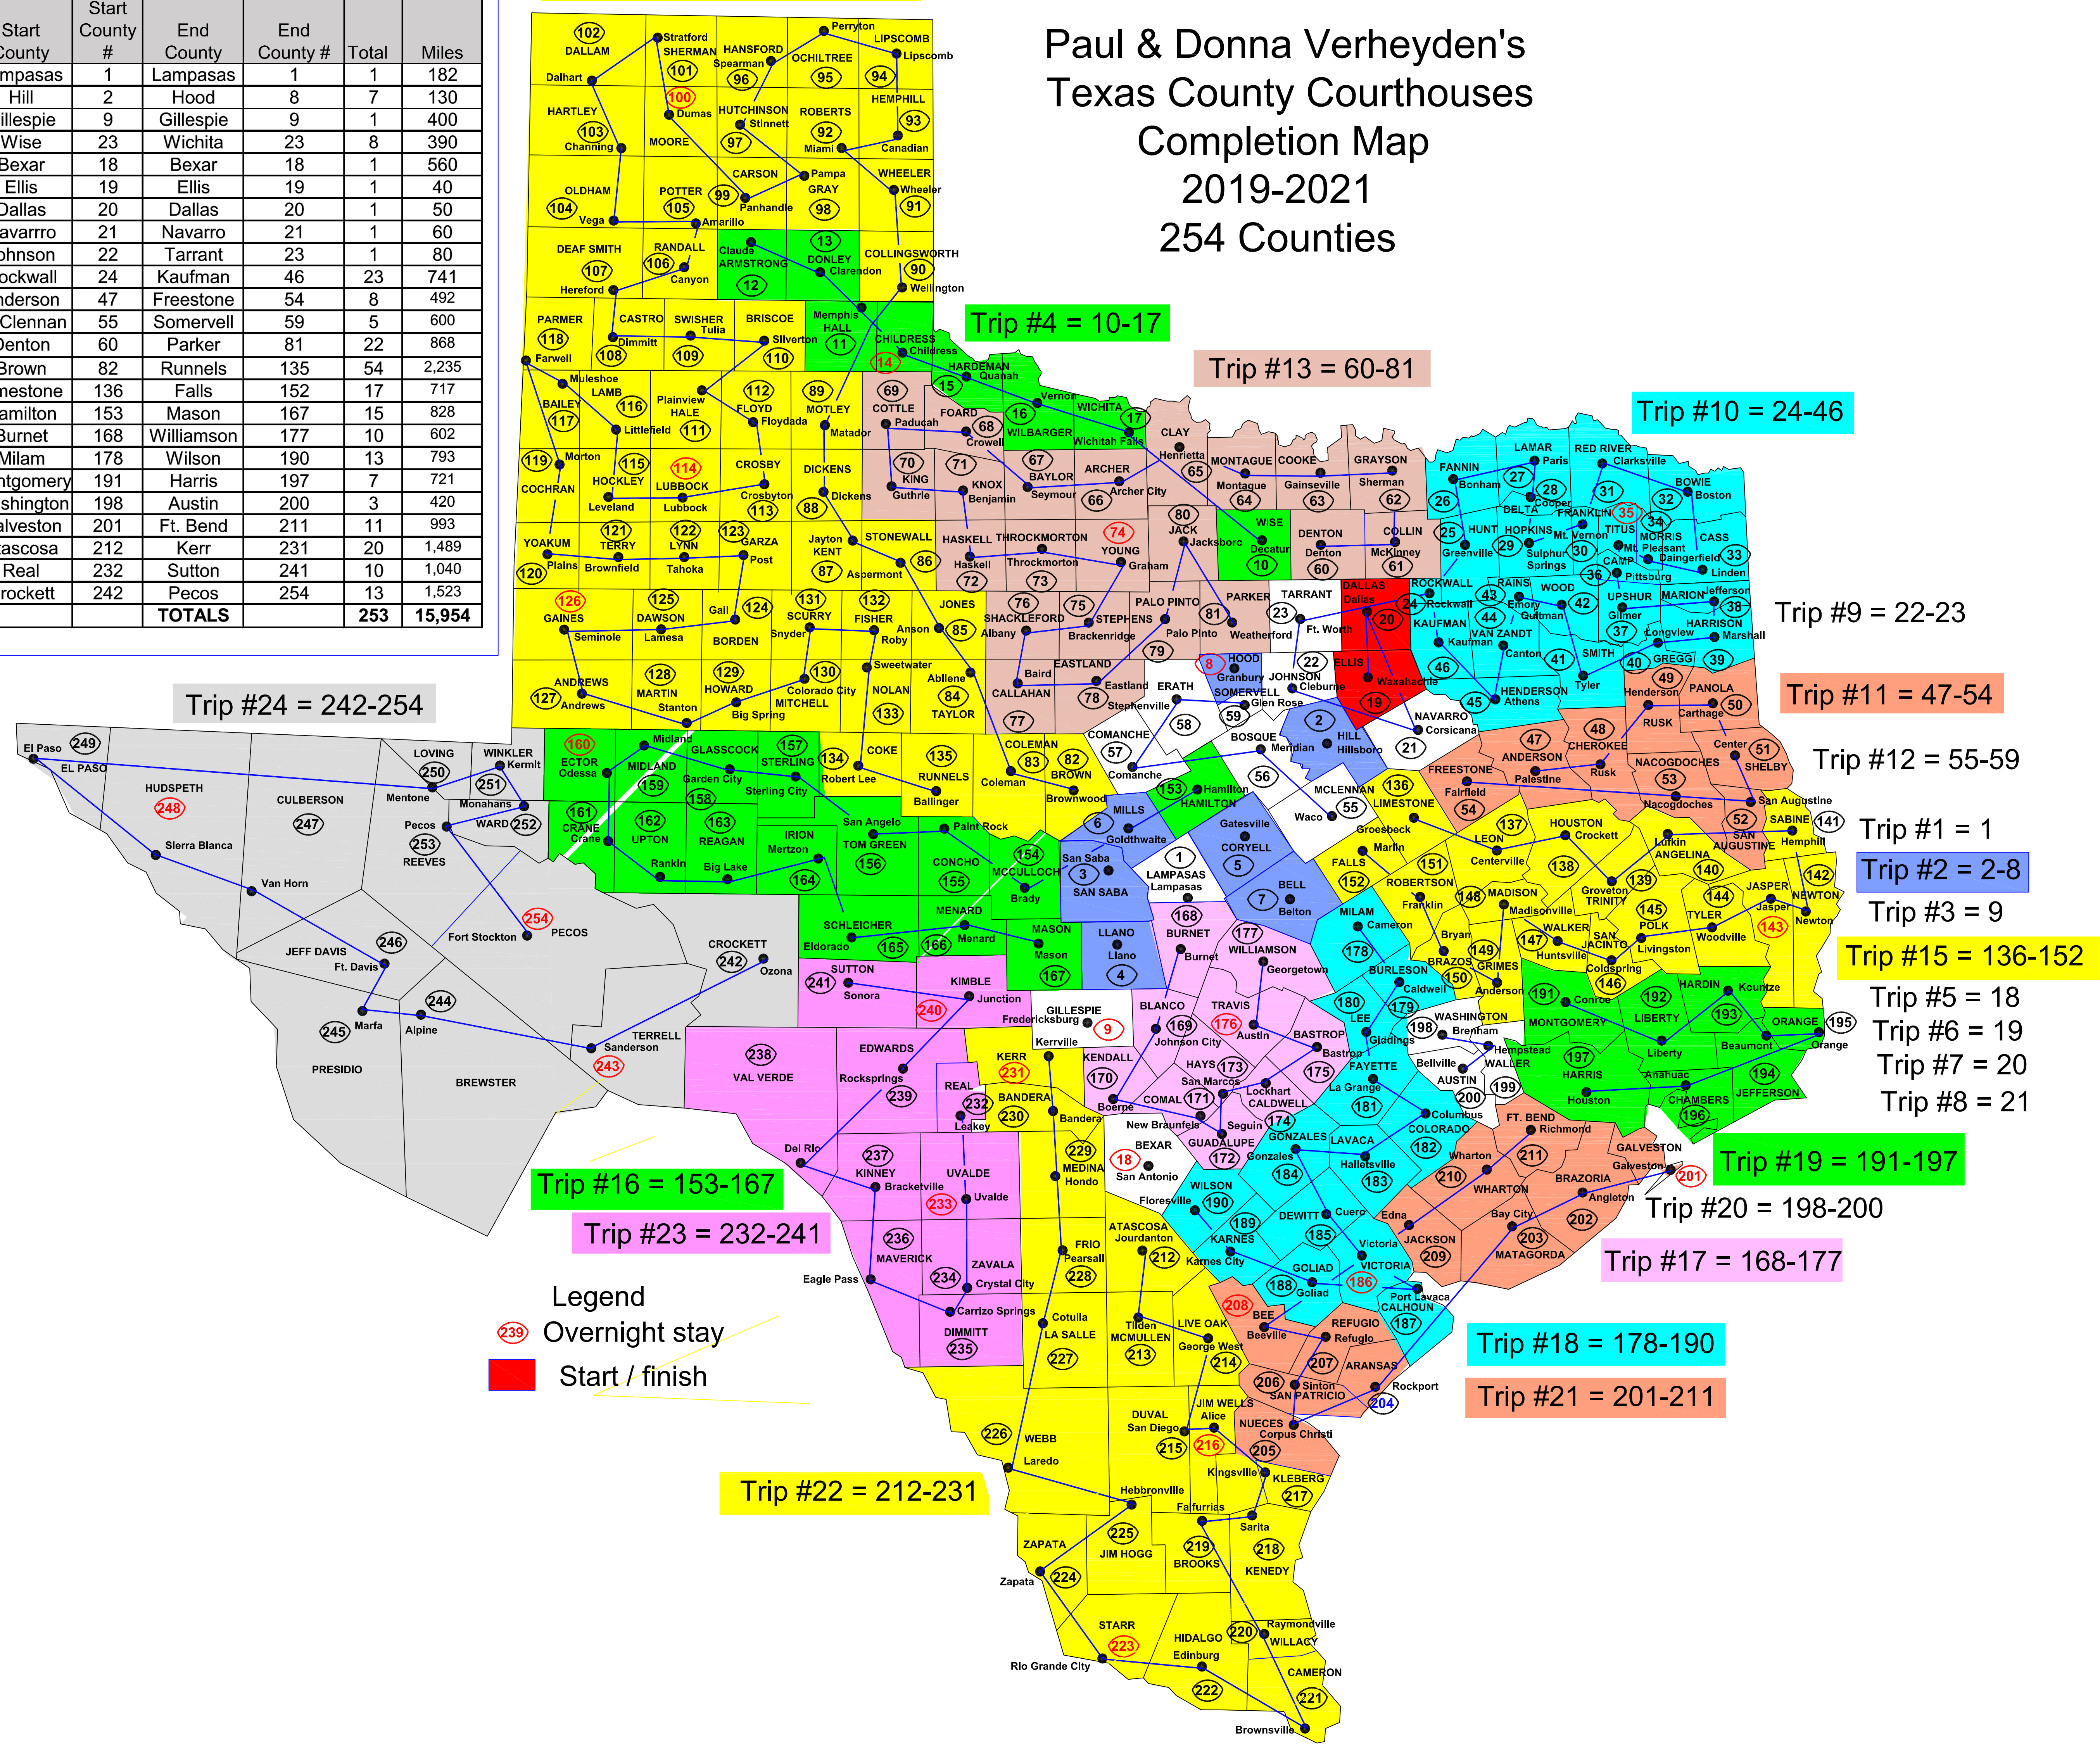

Trip History

Trip #	Start Date	End Date	Days	Start County	Start County #	End County	End County #	Total	Miles
1	Aprli. 2019	April 2019	1	Lampasas	1	Lampasas	1	1	182
2	Nov. 2019	Nov. 2019	2	Hill	2	Hood	8	7	130
3	Nov. 2019	Nov. 2019	2	Gillespie	9	Gillespie	9	1	400
4	Feb., 2020	Feb. 2020	1	Wise	23	Wichita	23	8	390
5	June, 2015	June, 2015	2	Bexar	18	Bexar	18	1	560
6	Feb., 2020	Feb., 2020	1	Ellis	19	Ellis	19	1	40
7	Feb., 2020	Feb., 2020	1	Dallas	20	Dallas	20	1	50
8	Feb., 2020	Feb., 2020	1	Navarro	21	Navarro	21	1	60
9	Feb., 2020	Feb., 2020	1	Johnson	22	Tarrant	23	1	80
10	March 11, 2020	March 12, 2020	2	Rockwall	24	Kaufman	46	23	741
11	May 9, 2020	May 10, 2020	2	Anderson	47	Freestone	54	8	492
12	May 16, 2020	May 17, 2020	2	McClennan	55	Somervell	59	5	600
13	May 22, 2020	May 24, 2020	2	Denton	60	Parker	81	22	868
14	June 3, 2020	June 7, 2020	5	Brown	82	Runnels	135	54	2,235
15	June 25, 2020	June 26, 2020	2	Limestone	136	Falls	152	17	717
16	July 14, 2020	July 15, 2020	2	Hamilton	153	Mason	167	15	828
17	July 31, 2020	August 2, 2020	2	Burnet	168	Williamson	177	10	602
18	Sept. 5, 2020	Sept. 6, 2020	2	Milam	178	Wilson	190	13	793
19	Oct. 17, 2020	Oct. 18, 2020	2	Montgomery	191	Harris	197	7	721
20	Nov. 7, 2020	Nov. 8, 2020	2	Washington	198	Austin	200	3	420
21	Jan. 1, 2021	Jan. 3, 2021	2	Galveston	201	Ft. Bend	211	11	993
22	July 2, 2021	July 5, 2021	4	Atascosa	212	Kerr	231	20	1,489
23	July 30, 2021	August 1, 2021	3	Real	232	Sutton	241	10	1,040
24	Nov. 20, 2021	Nov. 23, 2021	4	Crockett	242	Pecos	254	13	1,523
Total # of days =								50	
TOTALS								253	15,954

Trip #14 Panhandle - 82-135

**Paul & Donna Verheyden's
Texas County Courthouses
Completion Map
2019-2021
254 Counties**

Legend
● 239 Overnight stay
■ Start / finish